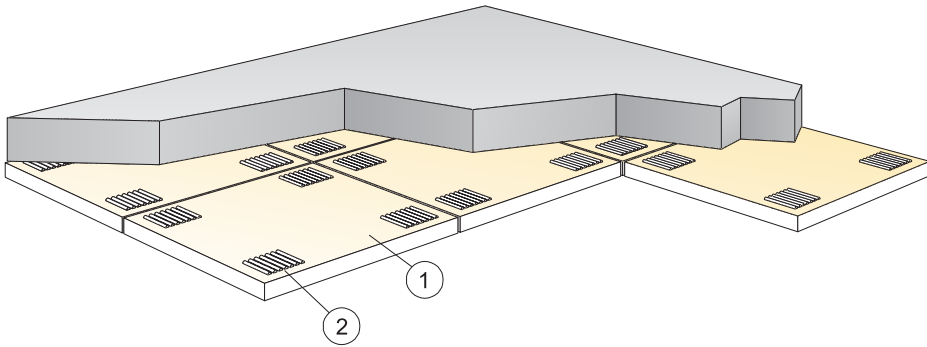

## Ecophon Master SQ

600x600 (592x592)

1200x600 (1192x592)

**M106**

1. Ecophon Master SQ

2. Connect Absorber glue

3. Connect Notched spatula

Connect Notched spatula