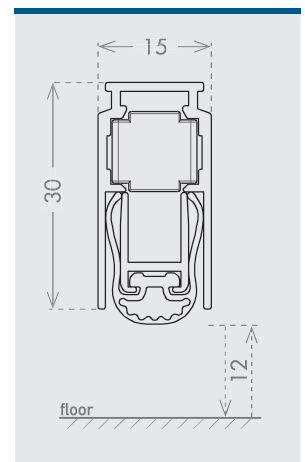

CHRONOSOFT 15X30

COD. CE1530CHR

boxes of: 35 pieces

| Lengths | 330* | 430* | 530* | 630 | >630 |
|----------|------|------|------|-----|------|
| Trimming | 10 | 110 | 150 | 125 | 150 |

* Without delayed drop / Senza meccanismo ritardato

certification

File nr. R39141

application

TIMBER
DOOR

SECURITY
DOOR

plunger type

size 15x30 mm

seals