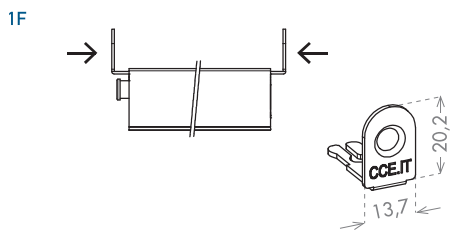

seals

fixing type

closing plug included

new technology

**HYDRAULIC
DELAYED
CLOSING**

optional

CHRONOFLOOR

CHRONOAIR

IT Chronosoft 15x30 abbassa progressivamente la guarnizione sul pavimento con movimento basculante, dopo qualche secondo che la porta è già completamente chiusa. Niente attrito sul pavimento, niente rumore, solo comfort. Certificata per tenuta al fuoco fino a 120 minuti ed abbattimento acustico fino a 51dB. Scegli il meglio con CHRONOSOFT 15x30.

DE Chronosoft 15x30 senkt die Dichtung einige Sekunden nach der Türschließung mit einer Kippbewegung nach und nach auf den Boden ab. Keine Bodenreibung, keine Schleifgeräusche, purer Komfort. Zertifizierte Brandbeständigkeit bis 120 Minuten und zertifizierte Schalldämmung bis 51 dB. Gönnen Sie sich mit CHRONOSOFT 15x30 das Beste.

FR Chronosoft 15x30 abaisse progressivement le joint au sol avec un mouvement basculant quelques secondes après que le porte soit complètement fermée. Aucun frottement au sol, aucun bruit, seulement le confort. Certifié pour la tenue au feu jusque 120 minutes et réduction acoustique jusque 51dB. Choisissez le meilleur avec CHRONOSOFT 15x30.

ES Chronosoft 15x30 baja progresivamente el sello al suelo con movimiento oscilante unos segundos después que la puerta ya esta completamente cerrada. No hay fricción con el suelo, ningún ruido, solo comfort. Certificado para resistencia al fuego hasta 120 minutos y para aislamiento acustico hasta 51dB. Elge lo mejor con CHRONOSOFT 15x30.

RU Chronosoft 15x30 уплотнитель опускается на пол путем постепенного поворота через несколько секунд после того, как дверь полностью закроется. Отсутствуют трение о пол и шум, есть только комфорт. Имеет сертифицированный предел огнестойкости до 120 минут, сертифицированное снижение уровня шума до 51 Дб. Выберите лучшее благодаря CHRONOSOFT 15x30.