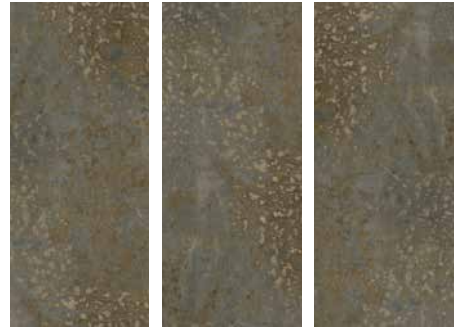

K349
Silk Flow, PT

R103
Calacatta, PT

R109
Concrete, PT

R130
Greige Babylon, PT

R119
Crema Valpolicella, PT

R115
Brooklyn Grey, PT

K024
Beige Pietra Marble, PT

R118
Ardesia, PT

R104
Rainforest Brown, PT

K026
Grey Pietra Marble, PT

R106
Marquina, PT

METAL

K104
Rusty Copper, PT

R120
Native Steel, PT

R121
Bohemian Loft, PT

R105
Copper Lamiera, PT

BOSCO

K365
Coast Evoke Oak, FN

R099
Vintage Herringbone, PT

R122
Yacht Wood, FN

COLOR

0110
White, PT

0564
Almond, PT

5981
Cashmere, PT