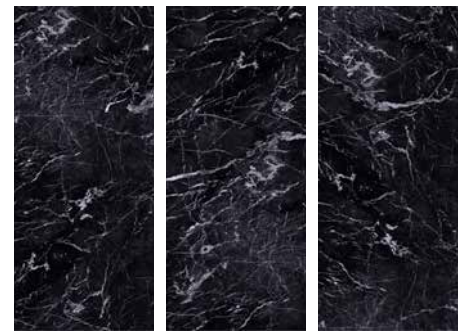

K349
Silk Flow, PT

R103
Calacatta, PT

R109
Concrete, PT

R130
Greige Babylon, PT

R119
Crema Valpolicella, PT

R115
Brooklyn Grey, PT

K024
Beige Pietra Marble, PT

R118
Ardesia, PT

R104
Rainforest Brown, PT

K026
Grey Pietra Marble, PT

R106
Marquina, PT

METAL

K104
Rusty Copper, PT

R120
Native Steel, PT

R121
Bohemian Loft, PT

R105
Copper Lamiera, PT